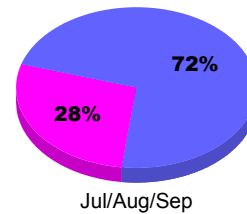

YTD Status Quo Clubs 2011-2012

Status Quo Clubs Compared to Status Quo Members

Legend: Status Quo Clubs (Cyan), Total Status Quo Members (Green)

MEMBERSHIP

Membership Results
2011-2012

Membership
2010-2011

Month	Net Memb Goal	Actual New Memb	Actual Dropped Memb	Gain/Loss of Memb	Gain/Loss of Memb
Jul/Aug/Sep		31	-72	-41	10
Totals		31	-72	-41	10

Membership Results 2011-2012

Goal, New, Dropped, Gain/Loss

Legend: Goal (Cyan), Actual (Green), Dropped (Yellow), Gain Loss (Magenta)

Comparison of Membership Gain/Loss

Current Year Compared to the Previous Year

Legend: Current Year (Cyan), Previous Year (Green)

Gender Comparison 2011-2012

Jul/Aug/Sep

Legend: Male (Blue), Female (Magenta)